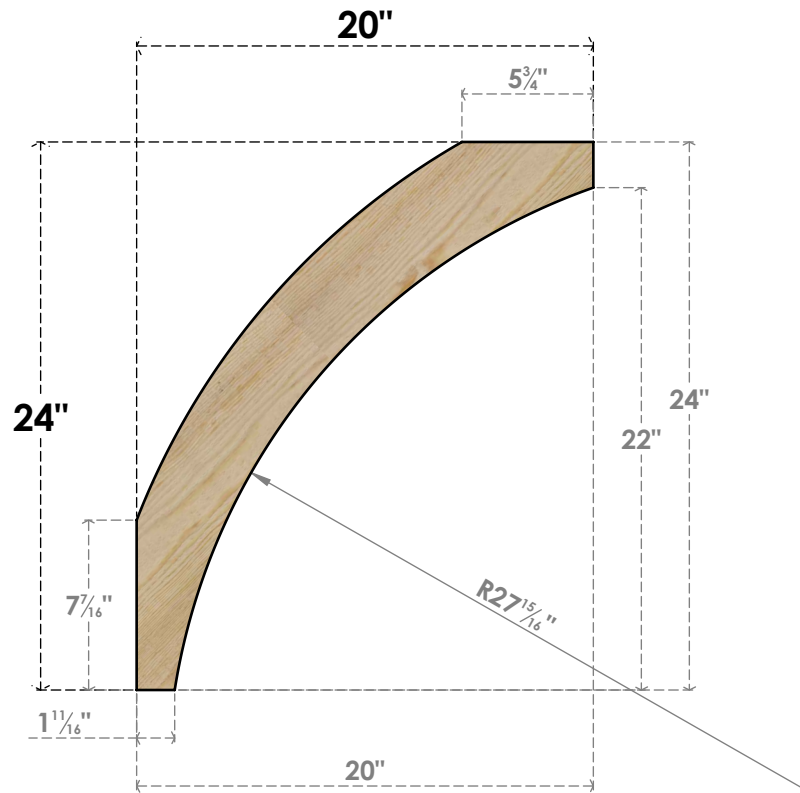

# BRC06X20X24THR00RDF

6"W X 20"D X 24"H THORTON ROUGH SAWN BRACE, DOUGLAS FIR

**SIDE**

**FRONT**

EKENA MILLWORK  
 2300 WEST MAIN ST.  
 CLARKSVILLE, TX 75426  
 TOLL FREE: 866-607-0453  
 WWW.EKENAMILLWORK.COM